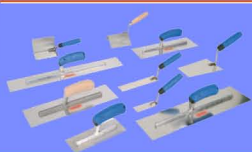

£14

Extension Leads

16A, 2.5mm @ £14
32A, 4.0mm @ £29

Pin leveller with adjustable stainless steel blade, rust free
600mm £40 800mm £48
Squeegees with rubber blades, black or white, polyurethane blades and "V" notched.
600mm, rubber blade £13.56

A very high specification at a very keen price
Only £479

Screed Sledge
24" and 30" Widths

For efficient laying of resin mortars. The screed sledge will help you to lay consistent floors with greatly reduced physical effort.

New

Only £49

Hurricane “Dust Free” Grinding Cowl

Universal fitting for most popular 100—125mm grinders. Close to 100% dust free when connected to a suitable vacuum. Removable front section for grinding up to a wall. Flexible mounting system allows a natural grinding action. Brush skirt is effective on most surfaces and is easy to replace when worn. Leaves the work piece surface free of dust. Videos can be viewed on our web site: www.pwm-sales.co.uk