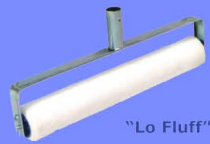

Alpha 110v Grinder "The Original"

Free set of diamonds
Worth **£135!!**

"Every flooring contractor needs an Alpha grinder..".
Dust free grinding with reliability and performance you will not believe!!

Popular Consumables – priced to save you money !

Spiked Shoes
With webbing straps
Only **£14.40**

12" roller ...**£4.76**
15" roller ...**£5.56**
18" roller ...**£6.80**

Knee Pads
Moulded rubber
£8.00

Turbo Grinding
Ø180mm, 10mm segments **£59**

Spiked Rollers, 20mm spike
12" replacement set **£9.56**
15" replacement set **£11.96**
18" replacement set **£14.36**

A very high specification at a very keen price
Only £479

Screed Sledge
24" and 30" Widths

For efficient laying of resin mortars. The screed sledge will help you to lay consistent floors with greatly reduced physical effort.