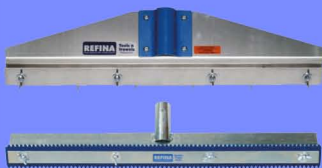

£14

Extension Leads

16A, 2.5mm @ £14
32A, 4.0mm @ £29

Pin leveller with adjustable stainless steel blade, rust free
600mm £40 800mm £48
Squeegees with rubber blades, black or white, polyurethane blades and "V" notched.
600mm, rubber blade £13.56

Stainless Steel Trowels 20% Complete range !! Discount

- Cove
- Floor
- Gutter
- Screed
- Edging
- Float
- Corner
- Pool
- Notched

OMEGA 700
from **£5600**
or hire for **£349 /week**

No similar priced machine comes close to matching the performance offered by the Omega 700. Watch the video on our web site showing removal of an old coating – you will be amazed!