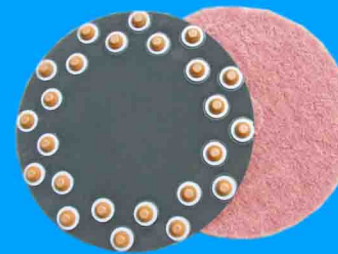

Diamond impregnated cleaning pads

400 - 3000 grit, plus buffing head. Ø430mm
From £30 / pad

Grinding and polishing pads, Ø430mm

For concrete, stone and terrazzo. Complete range of grit sizes to deliver the finish required. Polishing made easy!

From £58 / pad