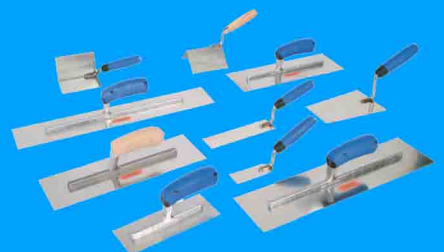

## Popular Consumables – priced to save you money!

**Pin leveller** with adjustable stainless steel blade, rust free  
**600mm** £40  
**800mm** £48

**Squeegees** with rubber blades, black or white, polyurethane blades and "V" notched.  
**600mm, rubber blade** £13.56

**Stainless Steel Trowels** **20% Discount**  
**Complete range !!**

- Cove
- Floor
- Gutter
- Screed
- Edging
- Float
- Corner
- Pool
- Notched

**Lo-Fluff Roller Sleeves**  
 9" Mid pile roller sleeve £4.46  
 12" Mid pile roller sleeve £5.36  
 15" Mid pile roller sleeve £6.26  
 18" Mid pile roller sleeve £7.68

### Renovation discs polishing concrete / terrazzo

Ideal for use with a wide range of machines from lightweight single head through to heavy multi-head systems.

Designed for dry use on machine connected to a vacuum. Semi rigid discs